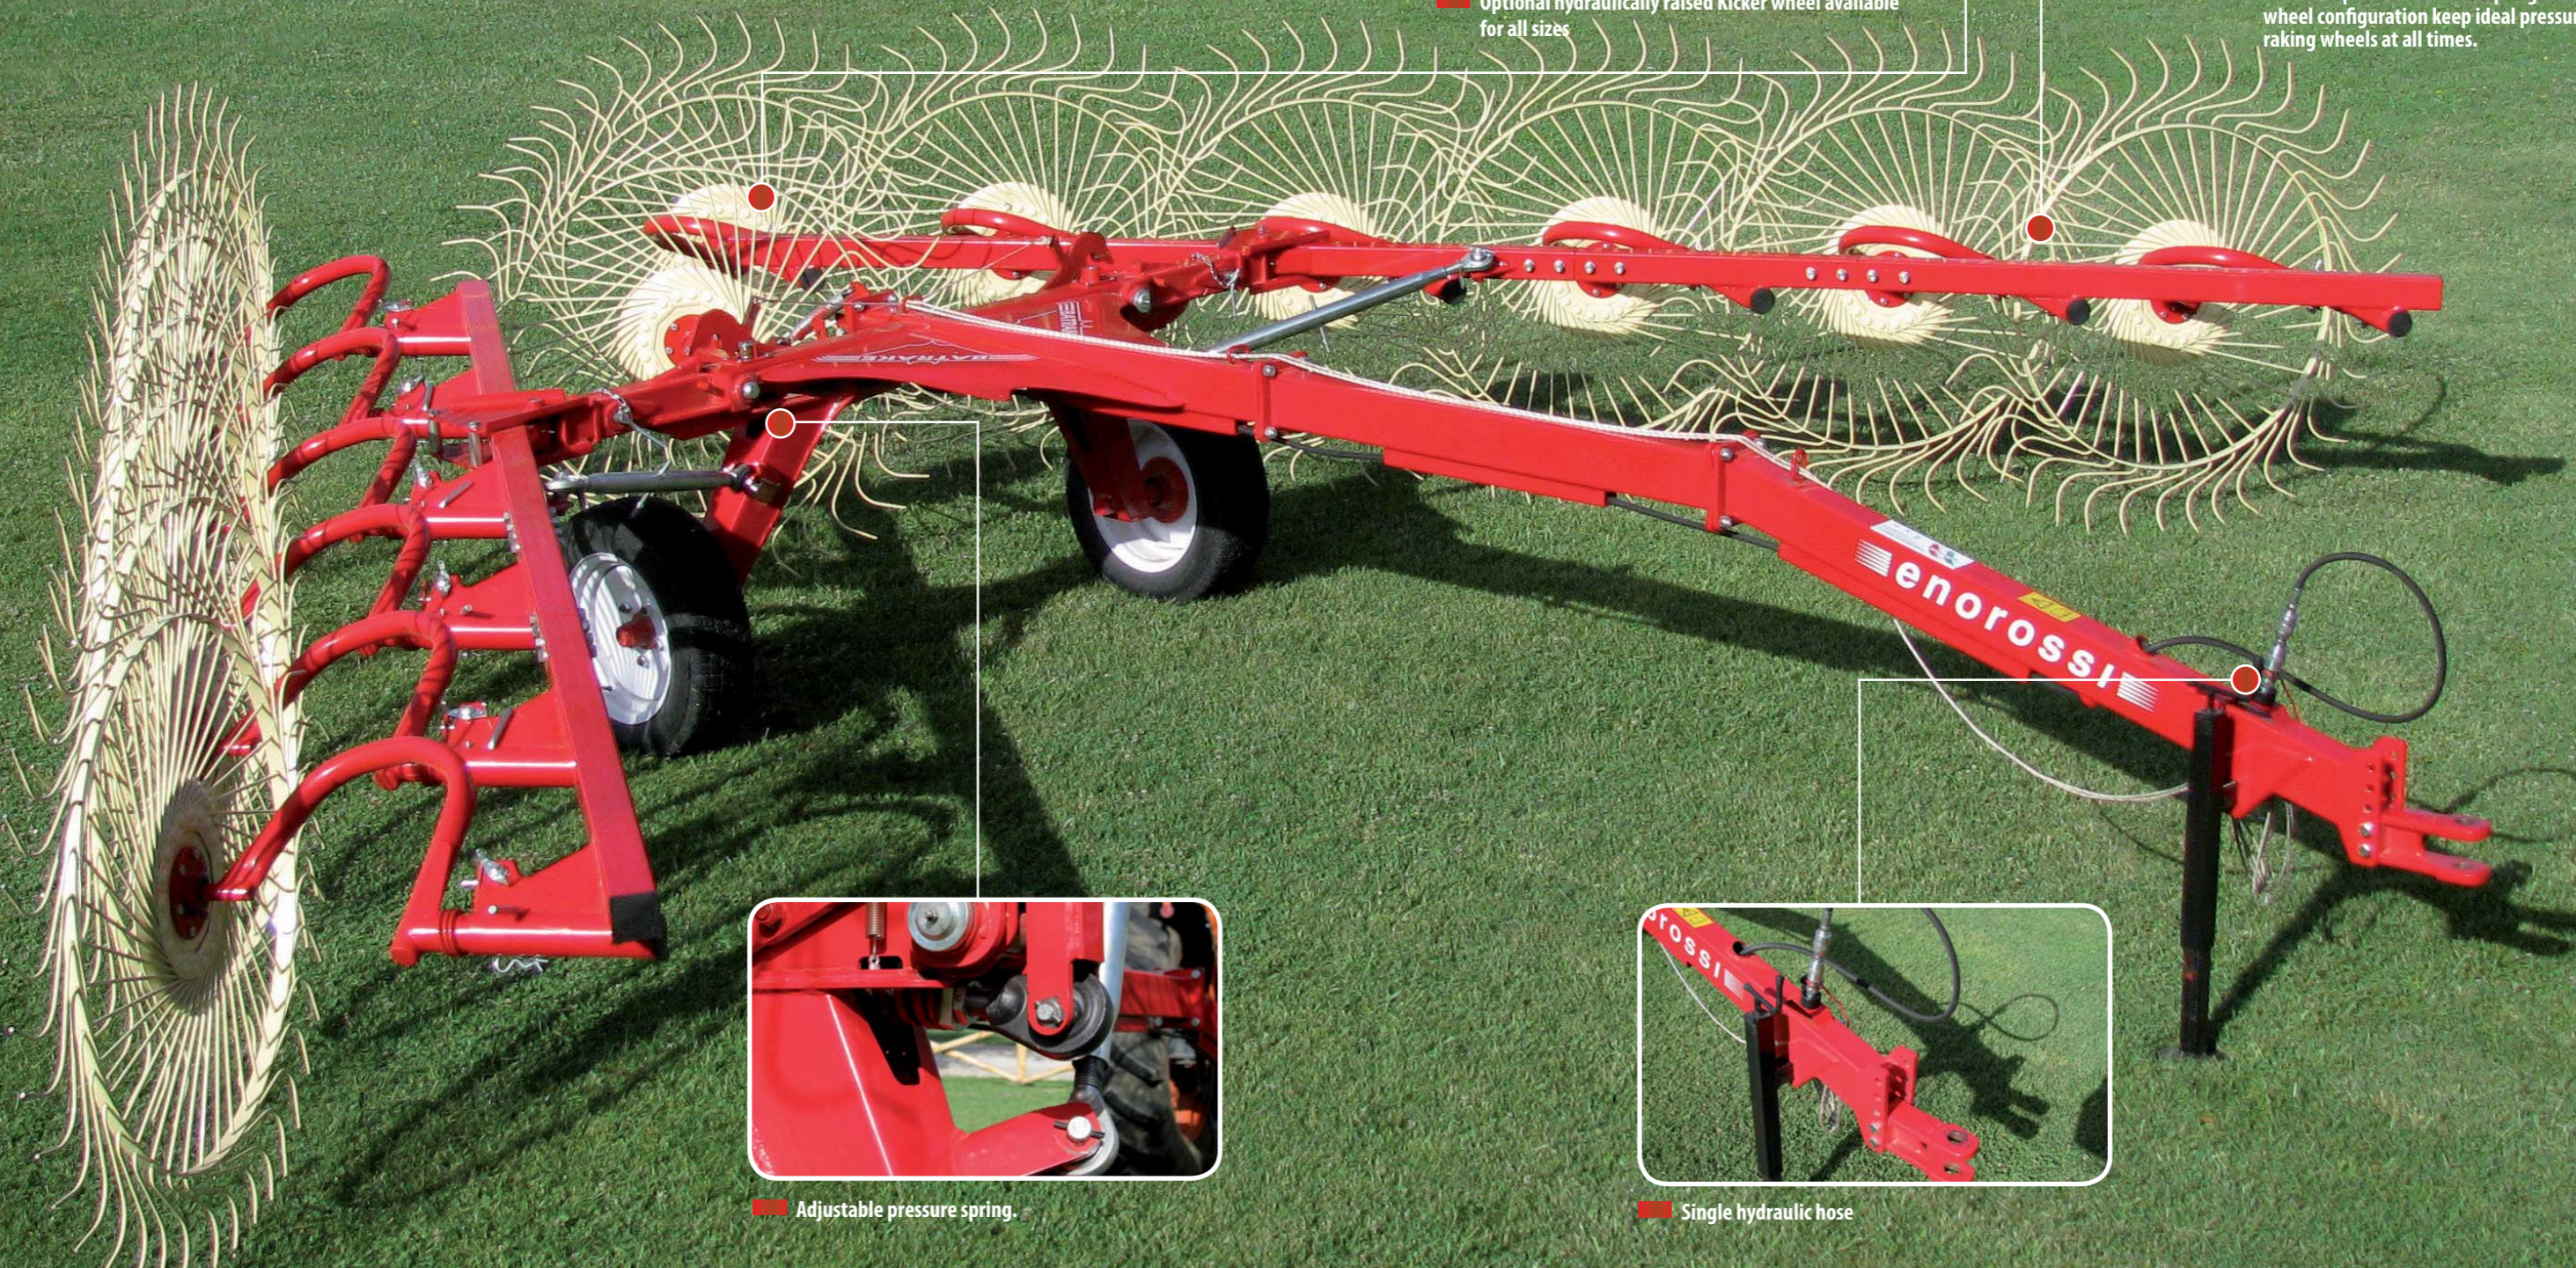

BATRAKE®

TECHNICAL FEATURES

MODEL	BATRAKE 8	BATRAKE 10	BATRAKE 12
Working Width - Min/Max	16'5" / 18'5"	18'5" / 21'8"	19'8" / 24'3"
Transport Width	9'2"	9'2"	9'2"
Transport Length	17'7"	19'2"	21'10"
Transport Height	8'2"	8'2"	8'2"
Ground Clearance	32"	32"	32"
Windrow Width - Min/Max	3' - 7'	3' - 7'	3' - 7'
Weight (lbs)	1,237	1,367	1,554
Wheels # - Dia.	8 each - 55" O.D.	10 each - 55" O.D.	12 each - 55" O.D.
Wheel Tines	7mm	7mm	7mm
Transport Tires	205/70-15	205/70-15	205/70-15

Patent No.: US 7,712,297

UK

BATRAKE®

Carted V-Rake - BATRAKE®

Enoagricola Rossi now offers the latest innovation in High Capacity Caddy Rakes with the **BATRAKE**. Available in 8 - 10 and 12 wheel sizes, the BATRAKE comes in either Double Wheel or Single Wheel configurations. The heavy 7mm spring tines provide for excellent wear and strong resistance to breakage.

The heavy frame and high profile of the BATRAKE give a full 32" of ground clearance allowing it to rake in all types of ground contours in heavy hay conditions. The BATRAKE's unique lifting system gives you the ability to only partially raise the rakes when coming to the end of the field, rather than into the full transport position. A single hydraulic hose allows it to be used on older tractors with limited hydraulic remotes. Go from a V rake configuration to single side without leaving the tractor seat.

Optional hydraulically raised Kicker wheel available for all sizes

Patented pressure variable springs on the single wheel configuration keep ideal pressure on each raking wheels at all times.

Adjustable pressure spring.